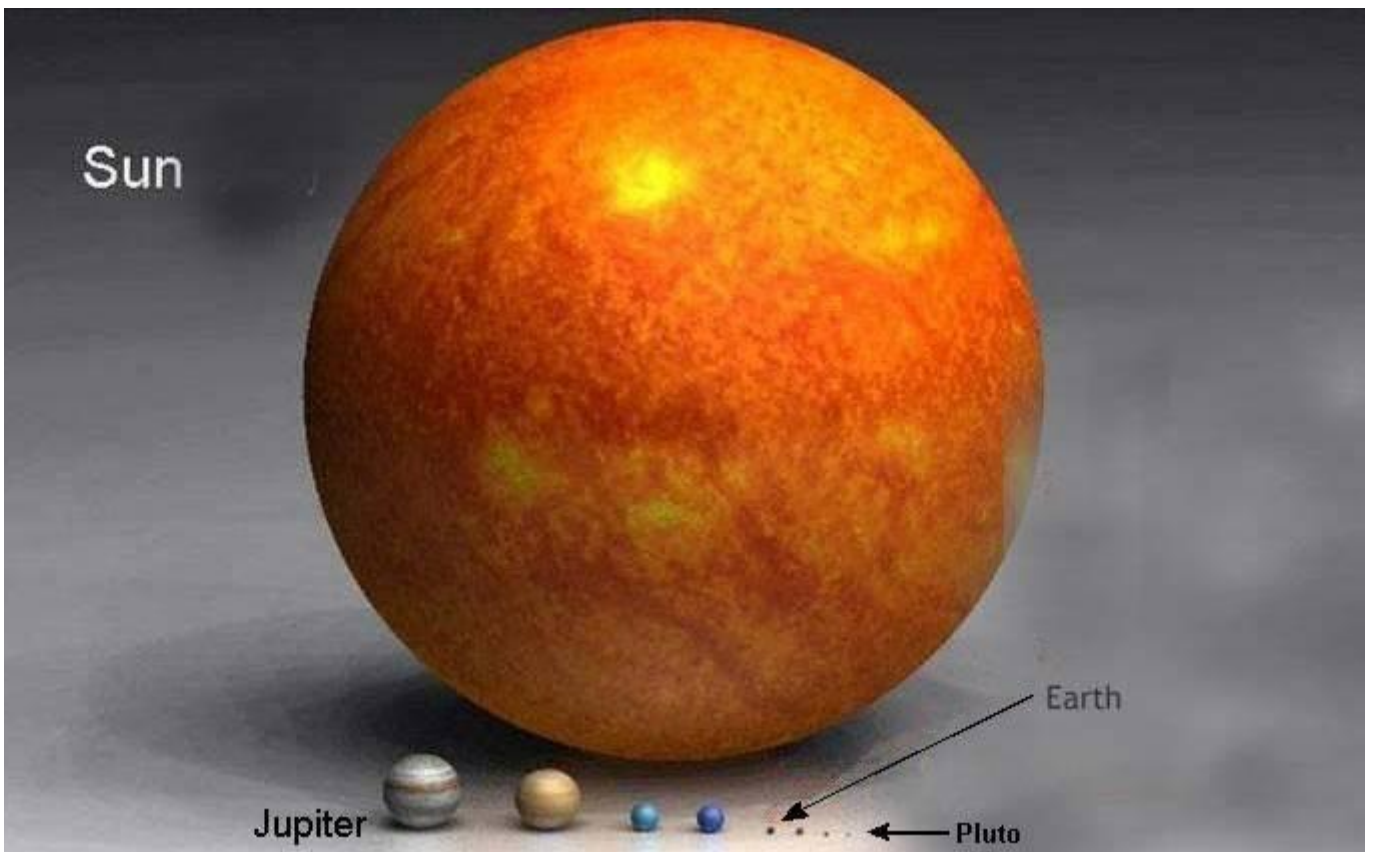

**THIS is fascinating - it's rather dazzling
to see it presented this way.**

ANTARES IS THE 15 TH BRIGHTEST STAR IN THE SKY .

IT IS MORE THAN 1000 LIGHT YEARS AWAY..

**THIS IS A HUBBLE TELESCOPE ULTRA DEEP
FIELD INFRARED VIEW OF COUNTLESS 'ENTIRE'
GALAXIES BILLIONS OF LIGHT-YEARS AWAY.**

HUMBLING, ISN'T IT?

NOW, HOW BIG ARE YOU?

AND HOW BIG ARE THE THINGS

THAT UPSET YOU TODAY?

KEEP LIFE IN PERSPECTIVE.