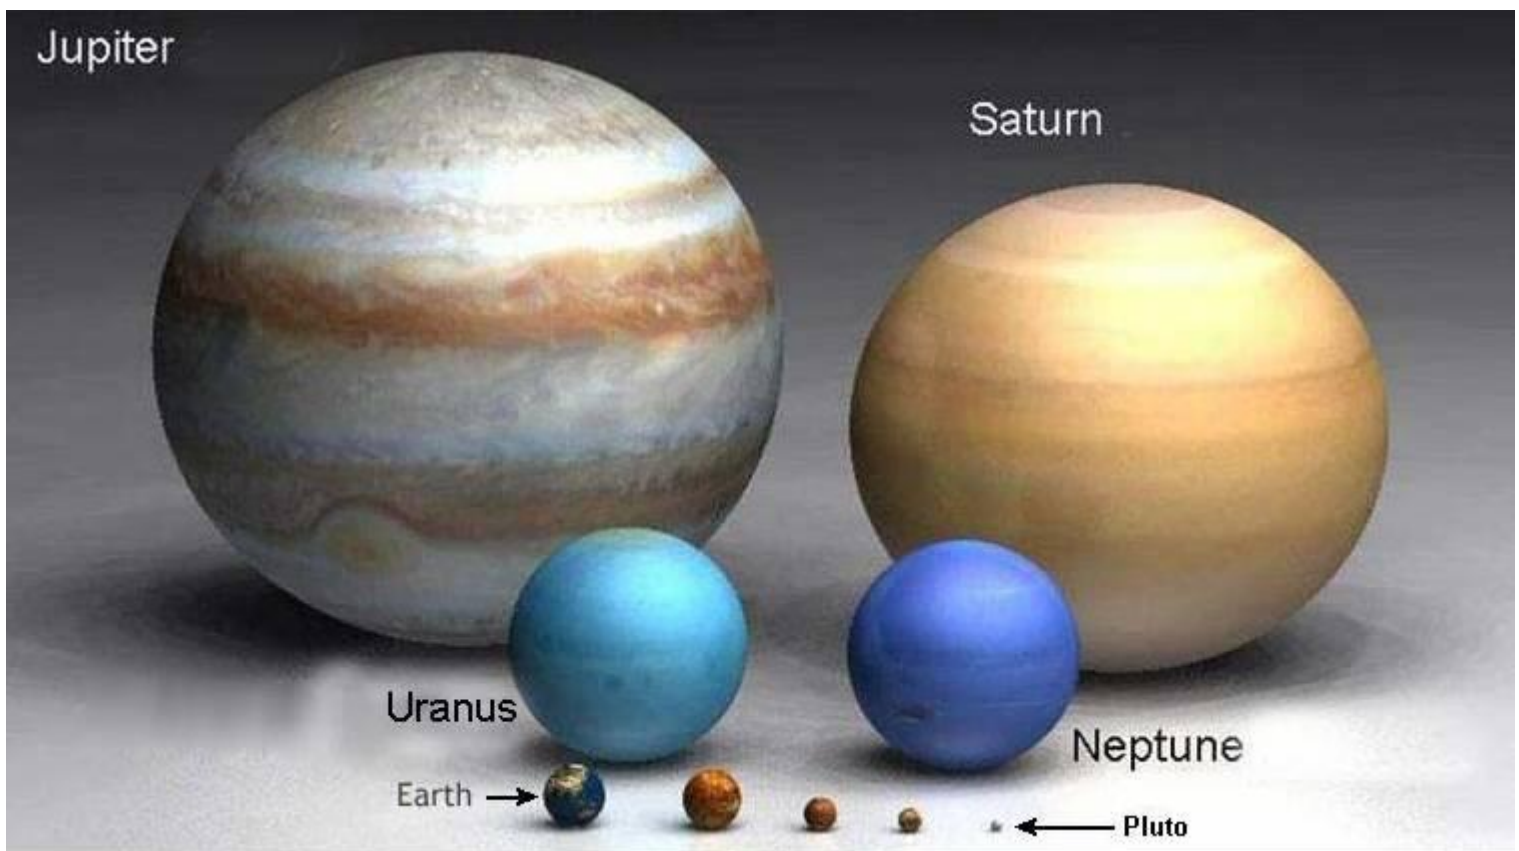

**THIS is fascinating - it's rather dazzling
to see it presented this way.**

ANTARES IS THE 15 TH BRIGHTEST STAR IN THE SKY .

IT IS MORE THAN 1000 LIGHT YEARS AWAY..

**THIS IS A HUBBLE TELESCOPE ULTRA DEEP
FIELD INFRARED VIEW OF COUNTLESS 'ENTIRE'
GALAXIES BILLIONS OF LIGHT-YEARS AWAY.**

HUMBLING, ISN'T IT?

NOW, HOW BIG ARE YOU?

AND HOW BIG ARE THE THINGS

THAT UPSET YOU TODAY?

KEEP LIFE IN PERSPECTIVE.