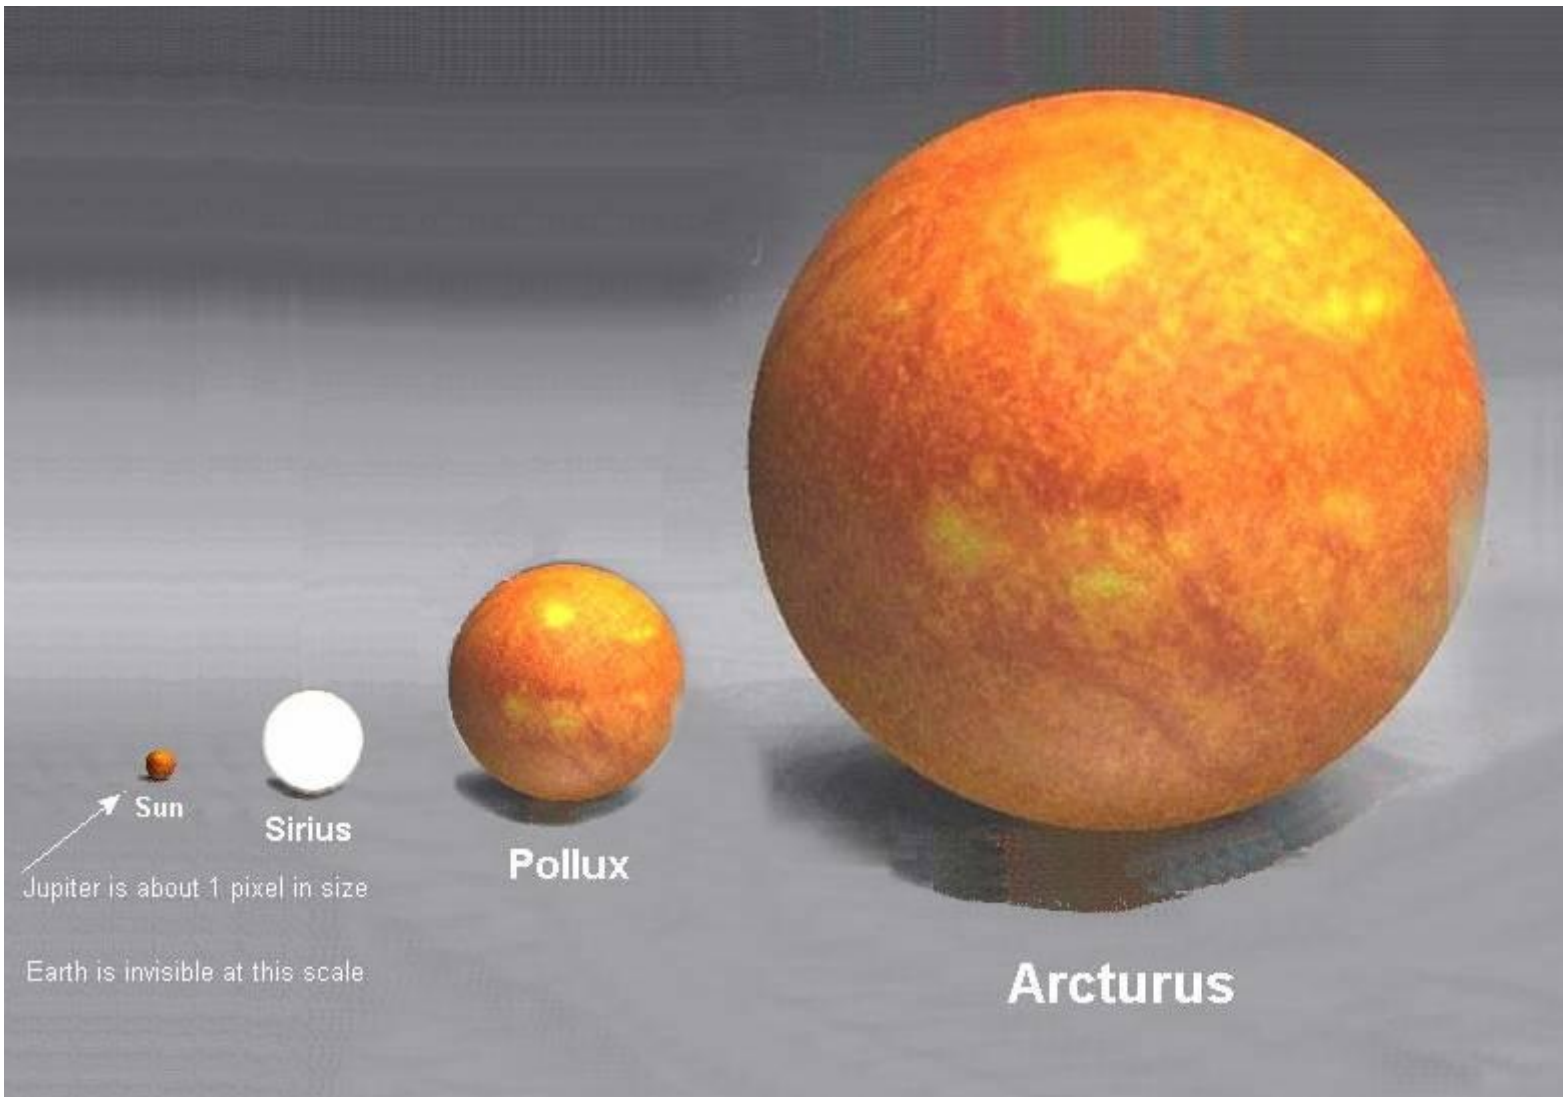

**THIS is fascinating - it's rather dazzling
to see it presented this way.**

ANTARES IS THE 15 TH BRIGHTEST STAR IN THE SKY .

IT IS MORE THAN 1000 LIGHT YEARS AWAY..

**THIS IS A HUBBLE TELESCOPE ULTRA DEEP
FIELD INFRARED VIEW OF COUNTLESS 'ENTIRE'
GALAXIES BILLIONS OF LIGHT-YEARS AWAY.**

HUMBLING, ISN'T IT?

NOW, HOW BIG ARE YOU?

AND HOW BIG ARE THE THINGS

THAT UPSET YOU TODAY?

KEEP LIFE IN PERSPECTIVE.